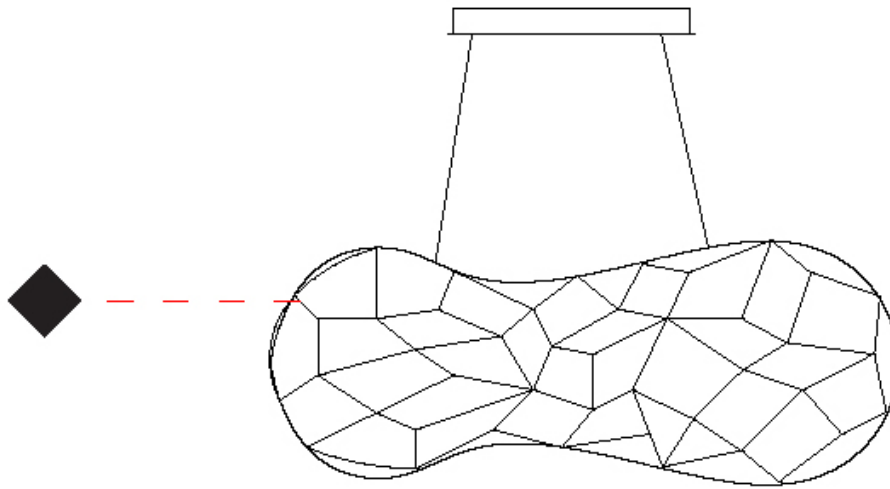

D101667-

PROJECT	_____
TYPE	_____
SPECIFIER	_____
QUANTITY	_____
DATE	_____