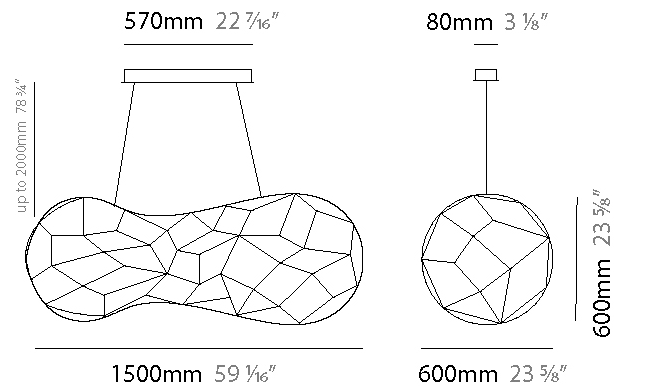

CLOUD SUSPENSION

D101668-

base number	LED	Color	Finish
	Dimming	Temperature	Options

1. To build a product code in our configurator select the specify button on the base model # product page
2. To build a manual product code on this datasheet choose from the options listed below in blue font and add the suffix to the base model #

GENERAL

Series: Cloud
Brand: Quasar
Division: Design
Mounting Type: Suspension
Mounting Location: Ceiling
Subcategory: Ambient

PHYSICAL

Shape: Abstract
Length (mm): 1500
Length (in): 59 1/16"
Width (mm): 600
Width (in): 23 5/8"
Height (mm): 600
Height (in): 23 5/8"
Max. Overall Height (mm): 2600
Max. Overall Height (in): 102 3/8"
Light Distribution: Omnidirectional
Weight (kg): 5
Weight (lbs): 11.02
Fixture Finish: NIC / BRA / BBR
Fixture Material: Metal
Cable Details: 2000mm Cable
Upon Request: Custom Sizes

ELECTRICAL

Lamp Type: LED
Input Wattage (W): 59.4
Dimming: Non-Dimming / Phase Dimming (120vac Only)
Driver Included: Yes
Driver Location: Integrated
Driver Type: Constant Voltage - Universal
Driver Class: Class 2
Input Voltage (V): 120 - 277
Output Voltage (V): 12
Upon Request: Integral: 0-10Vdc dimming

LED

Number of LEDs: 99
Color Temperature (°K): 2400 / 2800
Max. Delivered Lumen (lm): 2970 (2800K)
CRI: >90 CRI
Lamp Life (hrs): 50000

OPTICAL

RATINGS AND CERTIFICATIONS

Certified By: Certified for North American Standards
IP rating: IP20